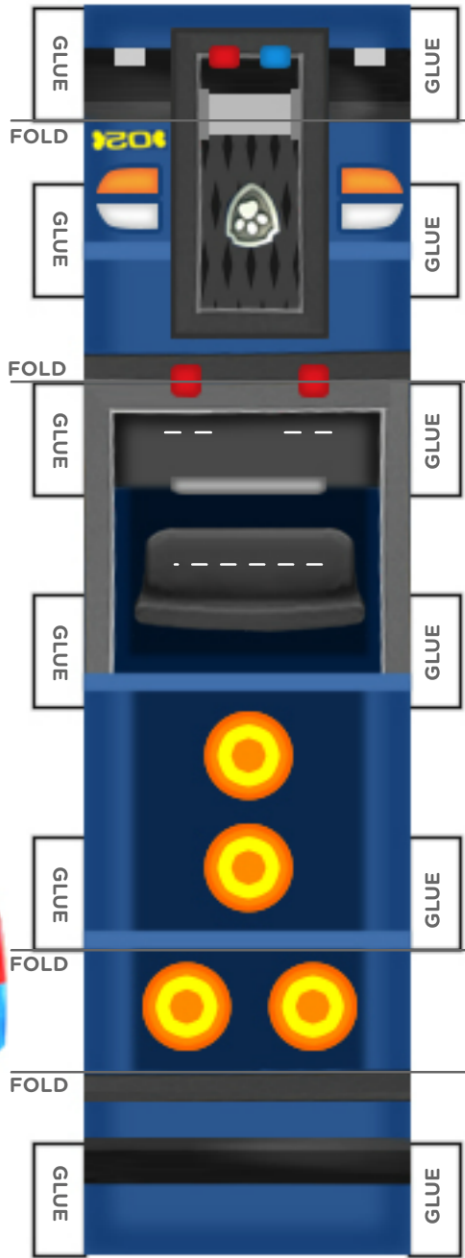

FRONT OF CAR

FOLD

FRONT OF CAR

BACK OF CAR

BACK OF CAR

Weekdays @ 8:30AM & 12:30PM on NICK

© 2013 Viacom International Inc. All Rights Reserved. Nickelodeon, Paw Patrol™ and all related titles, logos and characters are trademarks of Viacom International Inc.